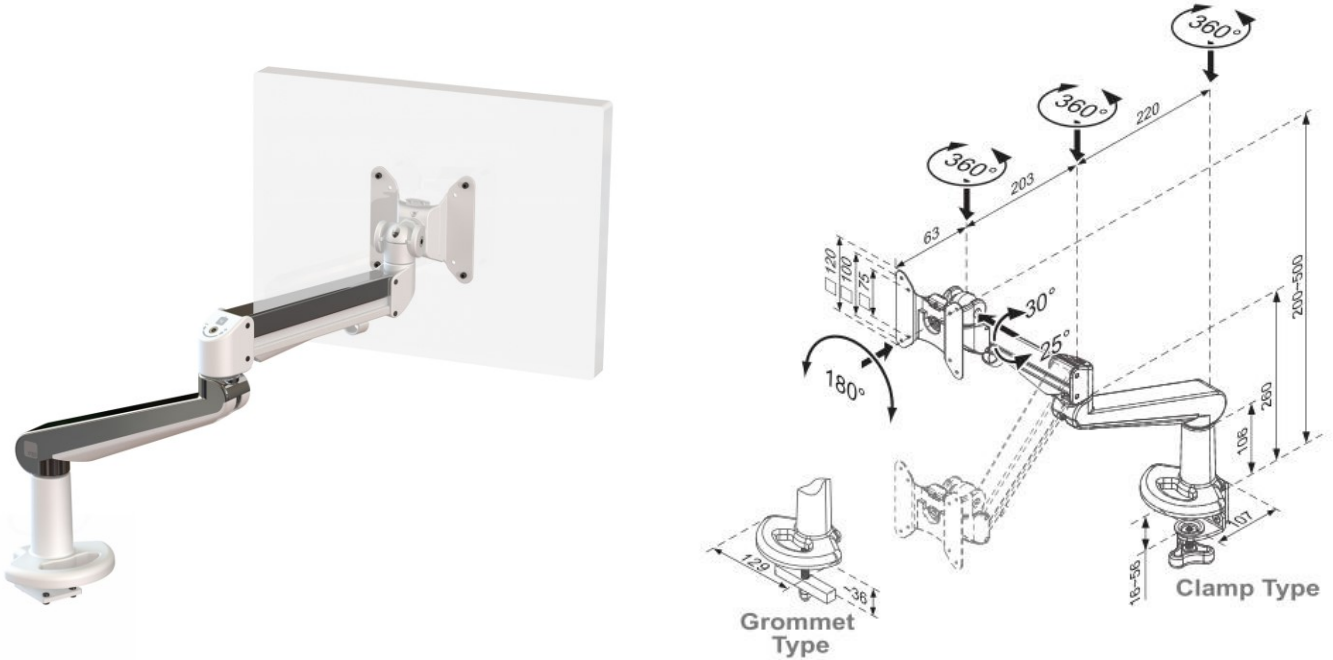

Ascend Gas Arm with Baby-c Clamp

Product Specification

Product code	CMS2077C-ED & CMS2475 – WHITE POLISH
*Weight capacity	From 3 - 8 kg
**Maximum Screen Size	36"
Height adjustment range	200mm – 500mm from desktop
Max forward extension	486mm
VESA	75mm & 100mm VESA compliant
Movement	Height adjustment, tilt, swivel, rotation and reach

*Capacity may be reduced if monitor size is greater than 26" or depth is greater than 5.5cm

**Subject to weight being within range & VESA 75 x 75mm or 100 x 100mm, please refer to our measurements / line drawings and check with screen manufacturers measurements including bezel

Additional Information

Clamp for desktops up to 27.5mm

Integral cable management

Gas assisted height adjustment

Lockable quick release VESA function

180° anti rotation feature

Over 90% of the aluminium alloy content is recycled